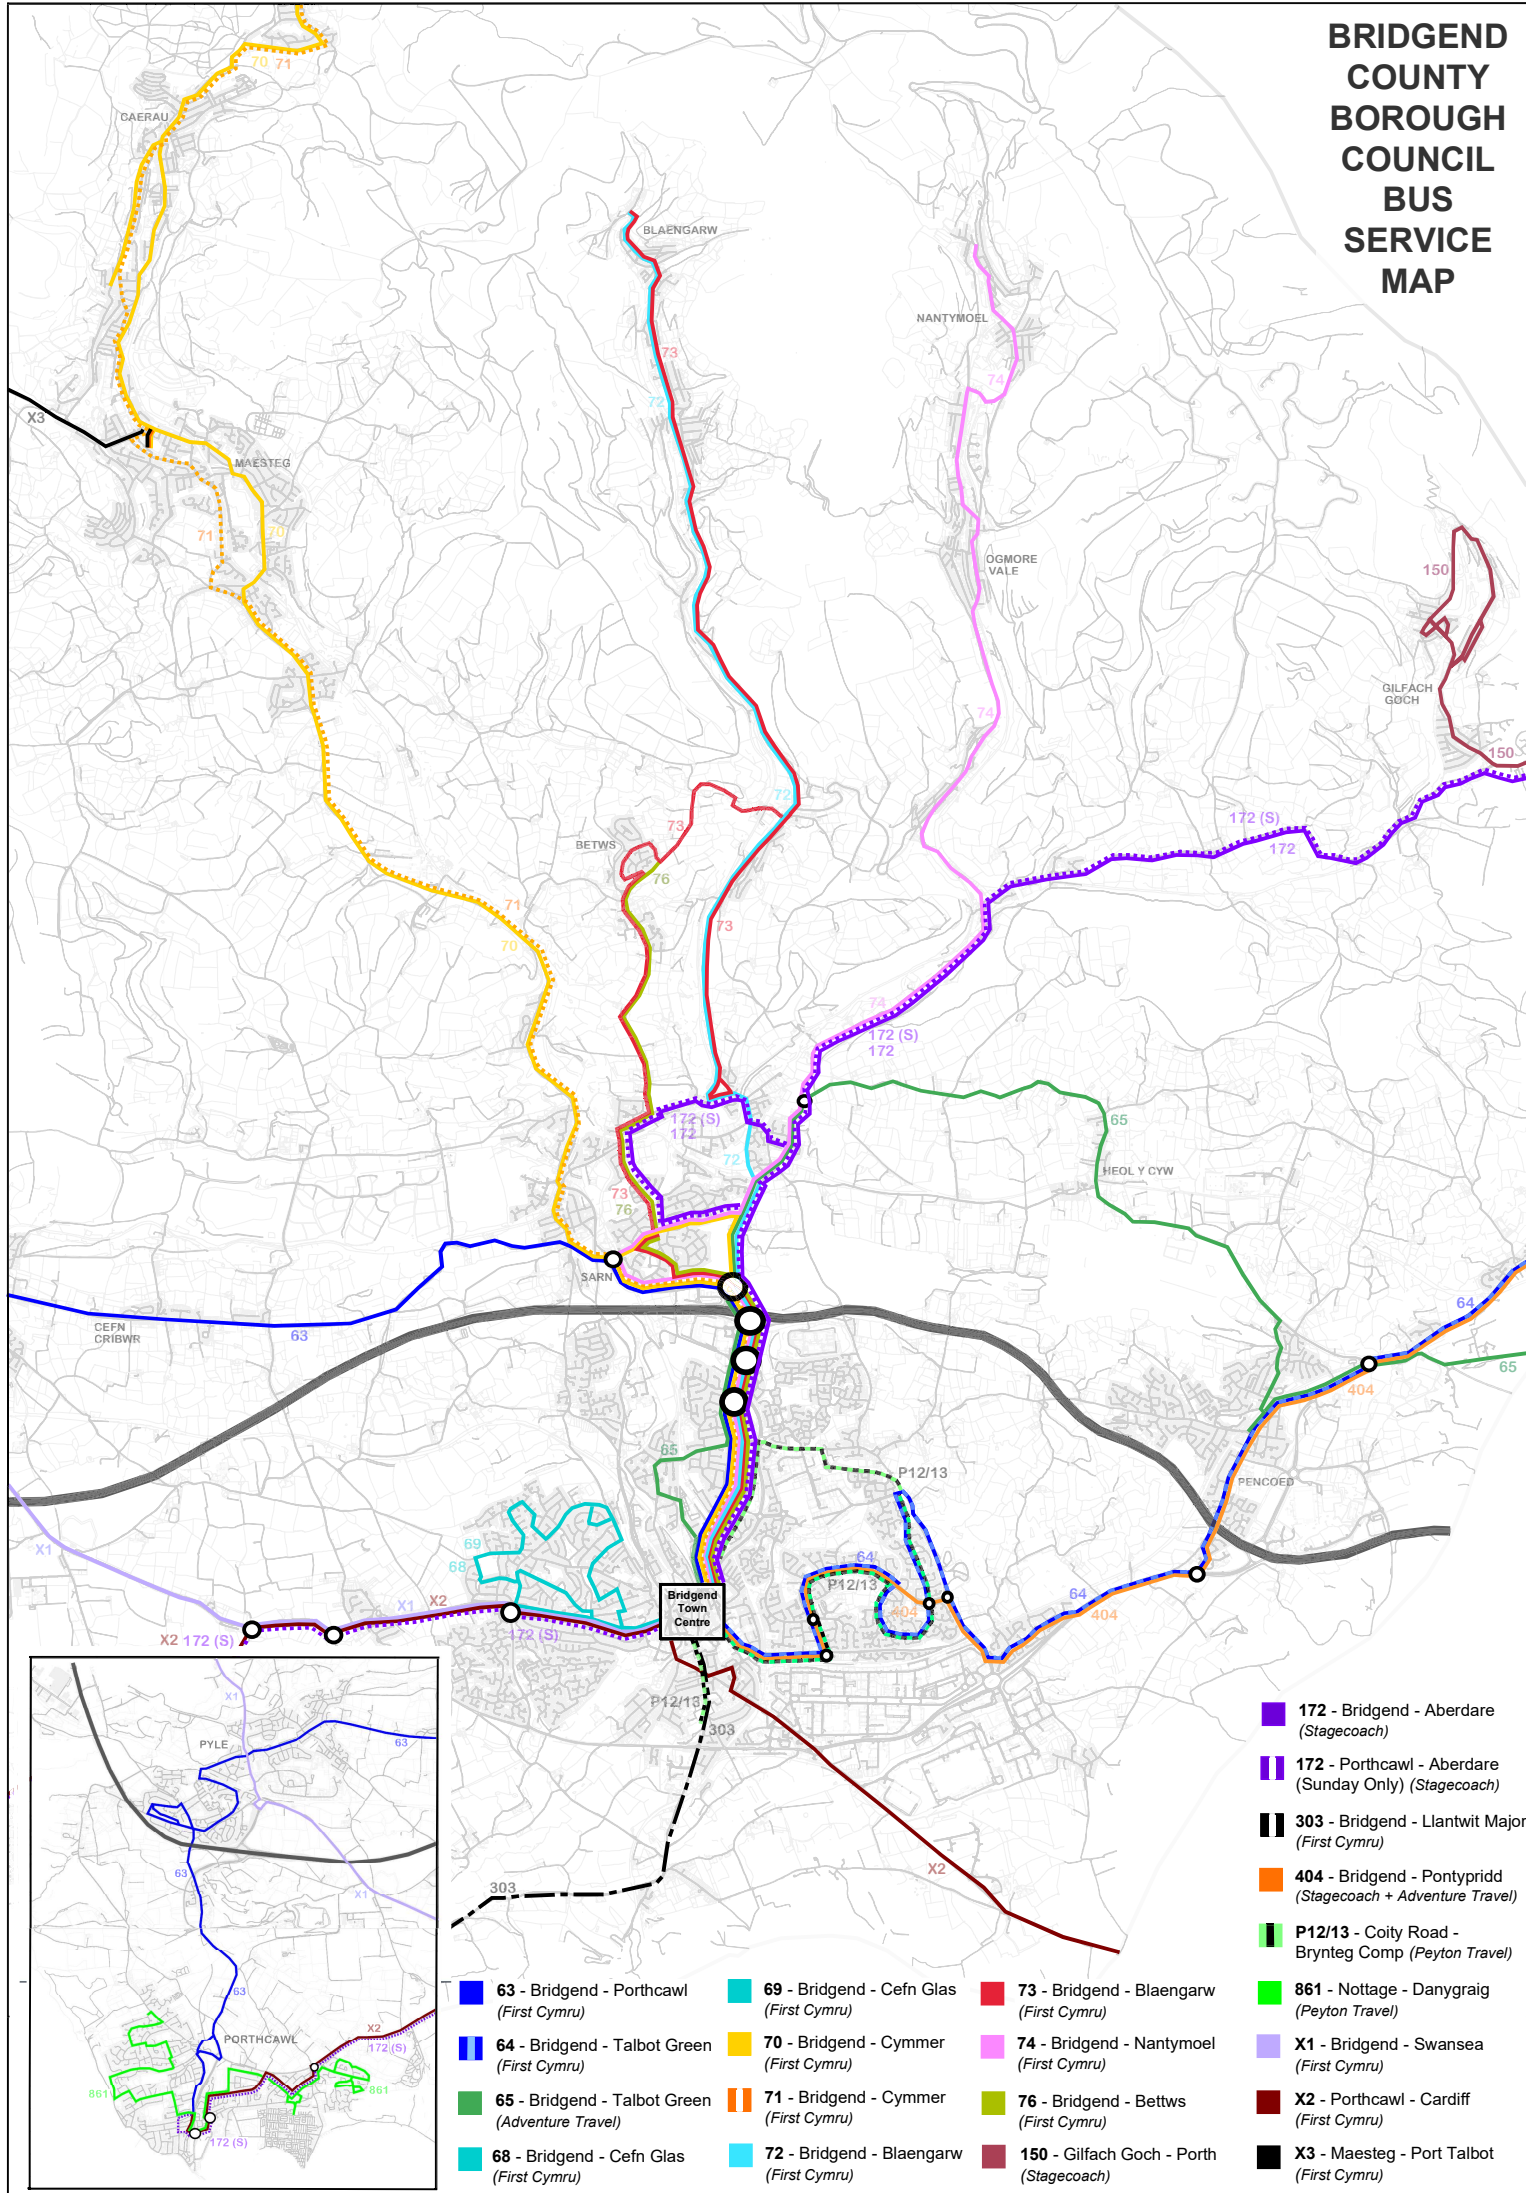

BRIDGEND COUNTY BOROUGH COUNCIL BUS SERVICE MAP

- | | | |
|--|--|--|
| 63 - Bridgend - Porthcawl <i>(First Cymru)</i> | 69 - Bridgend - Cefn Glas <i>(First Cymru)</i> | 73 - Bridgend - Blaengarw <i>(First Cymru)</i> |
| 64 - Bridgend - Talbot Green <i>(First Cymru)</i> | 70 - Bridgend - Cymmer <i>(First Cymru)</i> | 74 - Bridgend - Nantymoel <i>(First Cymru)</i> |
| 65 - Bridgend - Talbot Green <i>(Adventure Travel)</i> | 71 - Bridgend - Cymmer <i>(First Cymru)</i> | 76 - Bridgend - Bettws <i>(First Cymru)</i> |
| 68 - Bridgend - Cefn Glas <i>(First Cymru)</i> | 72 - Bridgend - Blaengarw <i>(First Cymru)</i> | 150 - Gilfach Goch - Porth <i>(Stagecoach)</i> |
| 172 - Bridgend - Aberdare <i>(Stagecoach)</i> | | |
| 172 - Porthcawl - Aberdare <i>(Sunday Only) (Stagecoach)</i> | | |
| 303 - Bridgend - Llantwit Major <i>(First Cymru)</i> | | |
| 404 - Bridgend - Pontypridd <i>(Stagecoach + Adventure Travel)</i> | | |
| P12/13 - Coity Road - Brynteg Comp <i>(Peyton Travel)</i> | | |
| 861 - Nottage - Danygraig <i>(Peyton Travel)</i> | | |
| X1 - Bridgend - Swansea <i>(First Cymru)</i> | | |
| X2 - Porthcawl - Cardiff <i>(First Cymru)</i> | | |
| X3 - Maesteg - Port Talbot <i>(First Cymru)</i> | | |